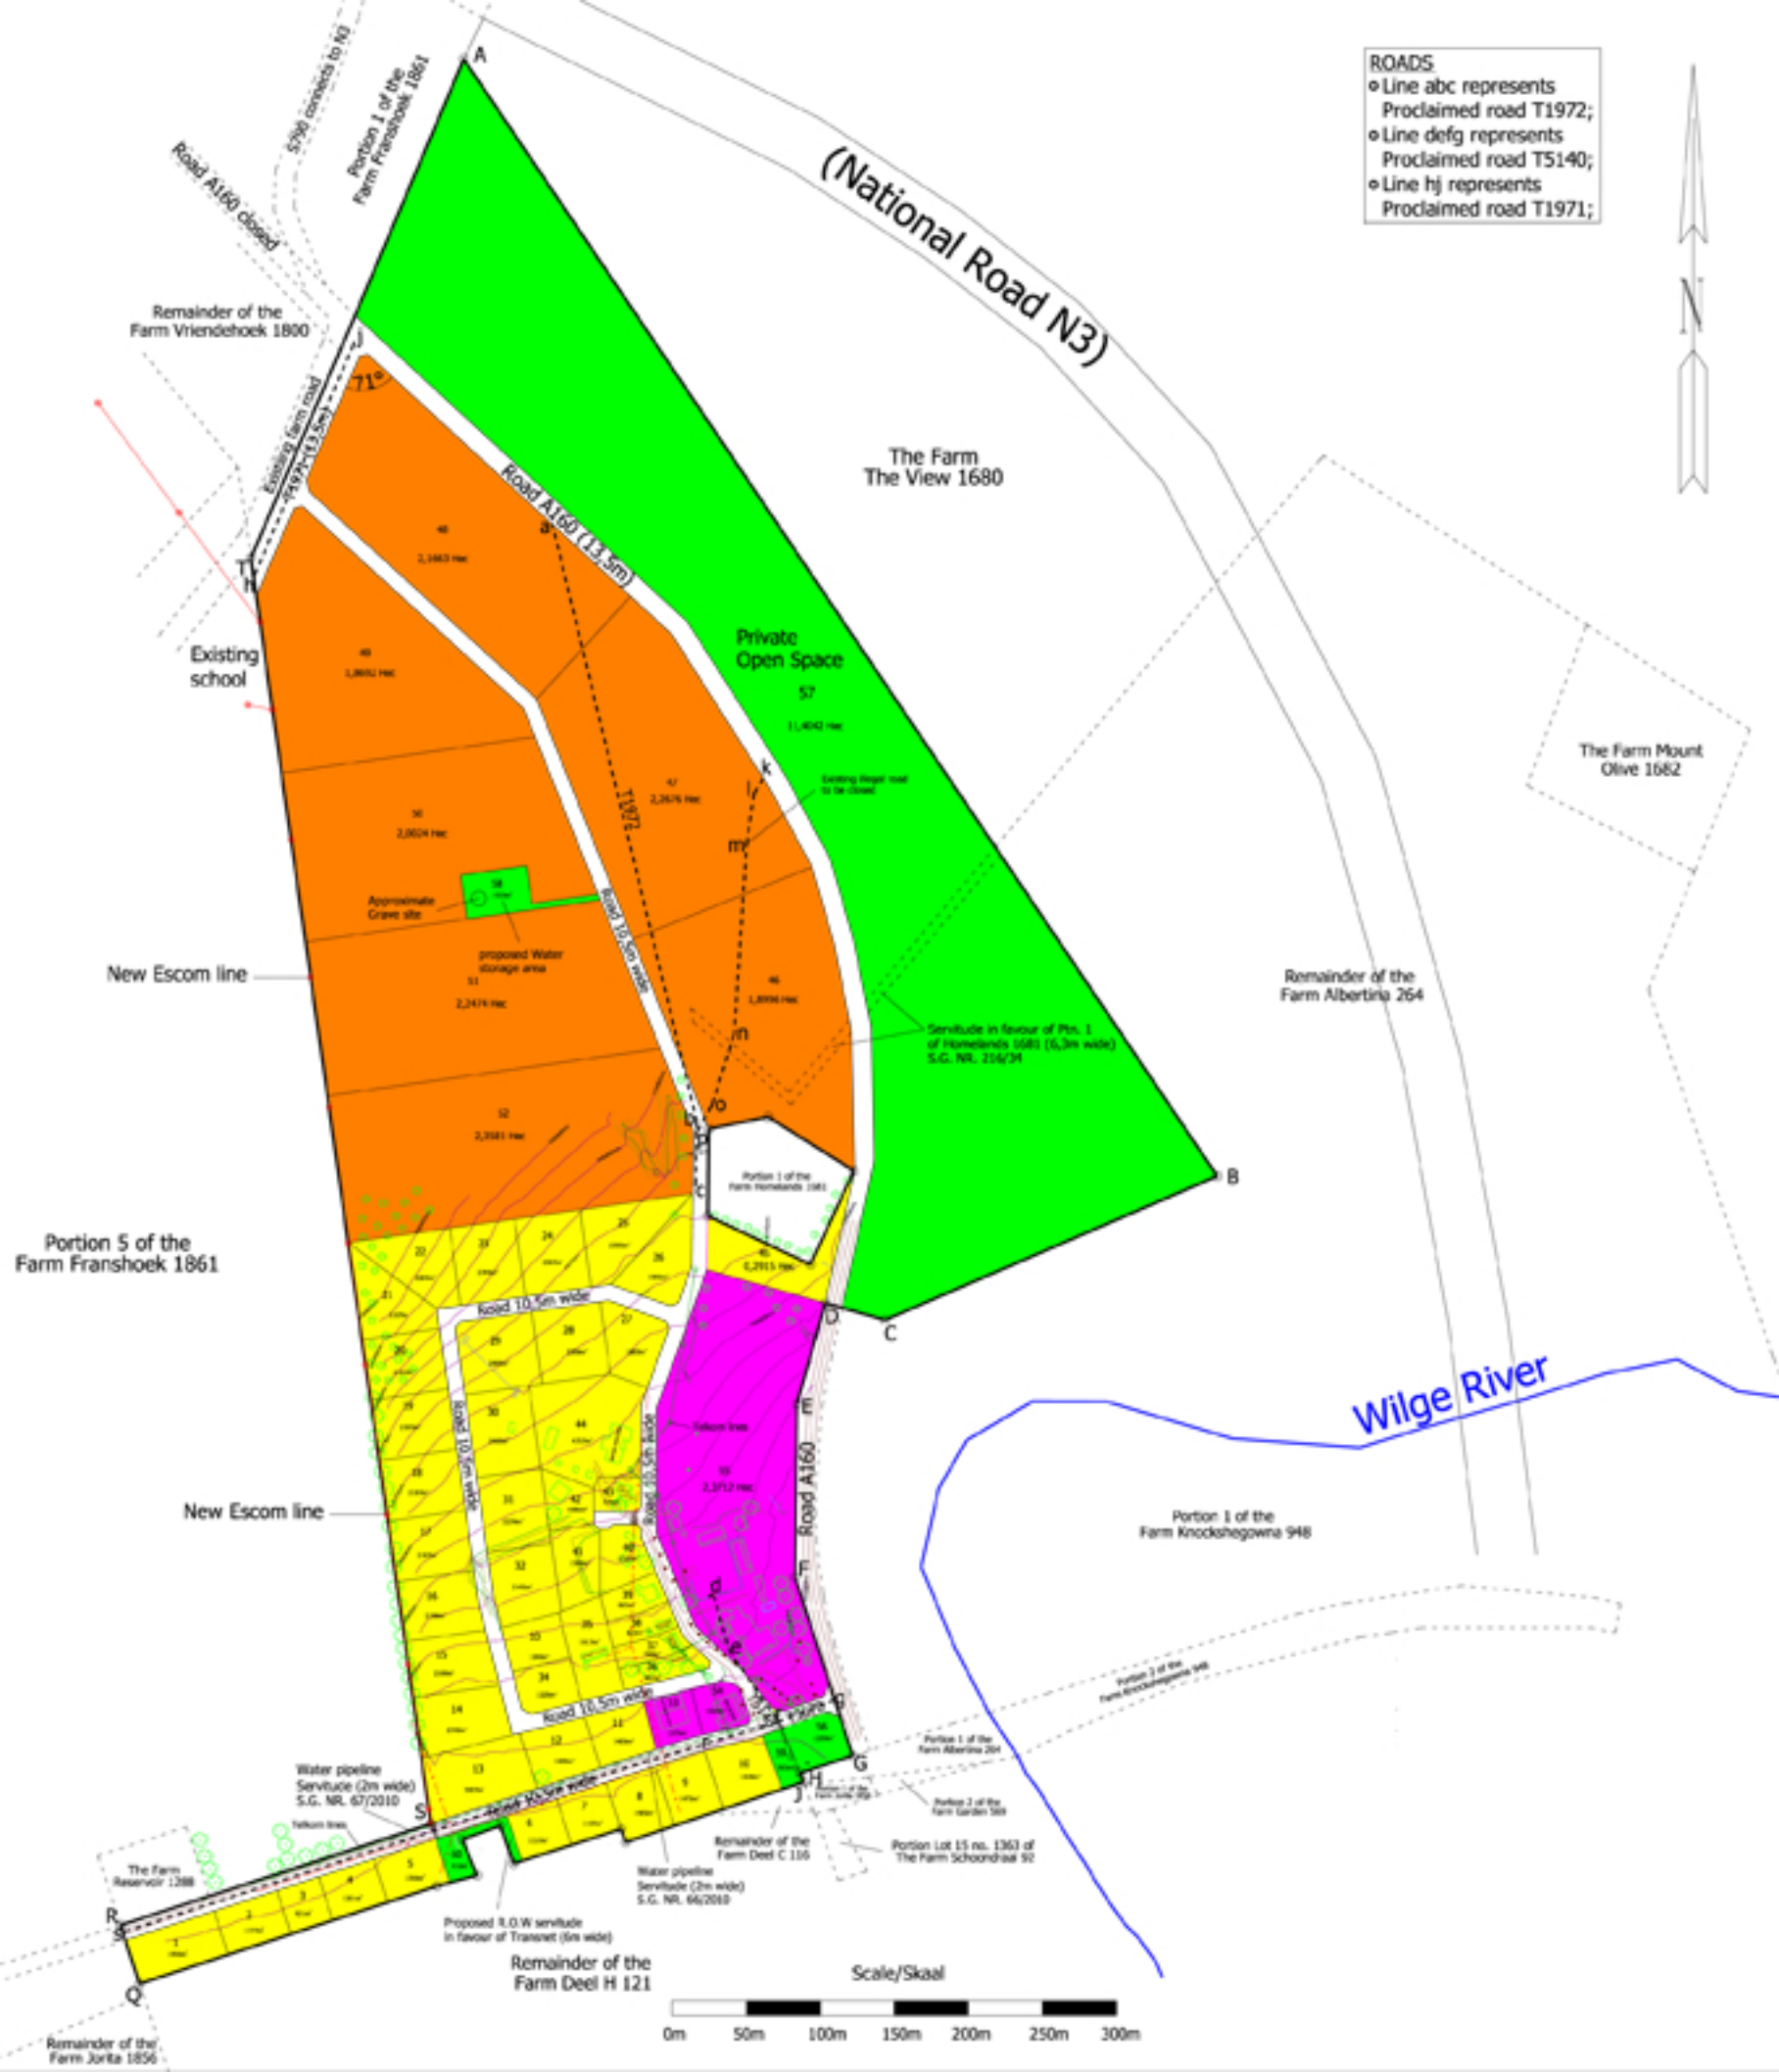

- ROADS**
- o Line abc represents Proclaimed road T1972;
 - o Line defg represents Proclaimed road T5140;
 - o Line hj represents Proclaimed road T1971;

(National Road N3)

The Farm The View 1680

Private Open Space

The Farm Mount Olive 1682

Remainder of the Farm Albertina 264

Wilge River

Portion 1 of the Farm Knockshogwina 948

Remainder of the Farm Deel H 121

Scale/Skaal